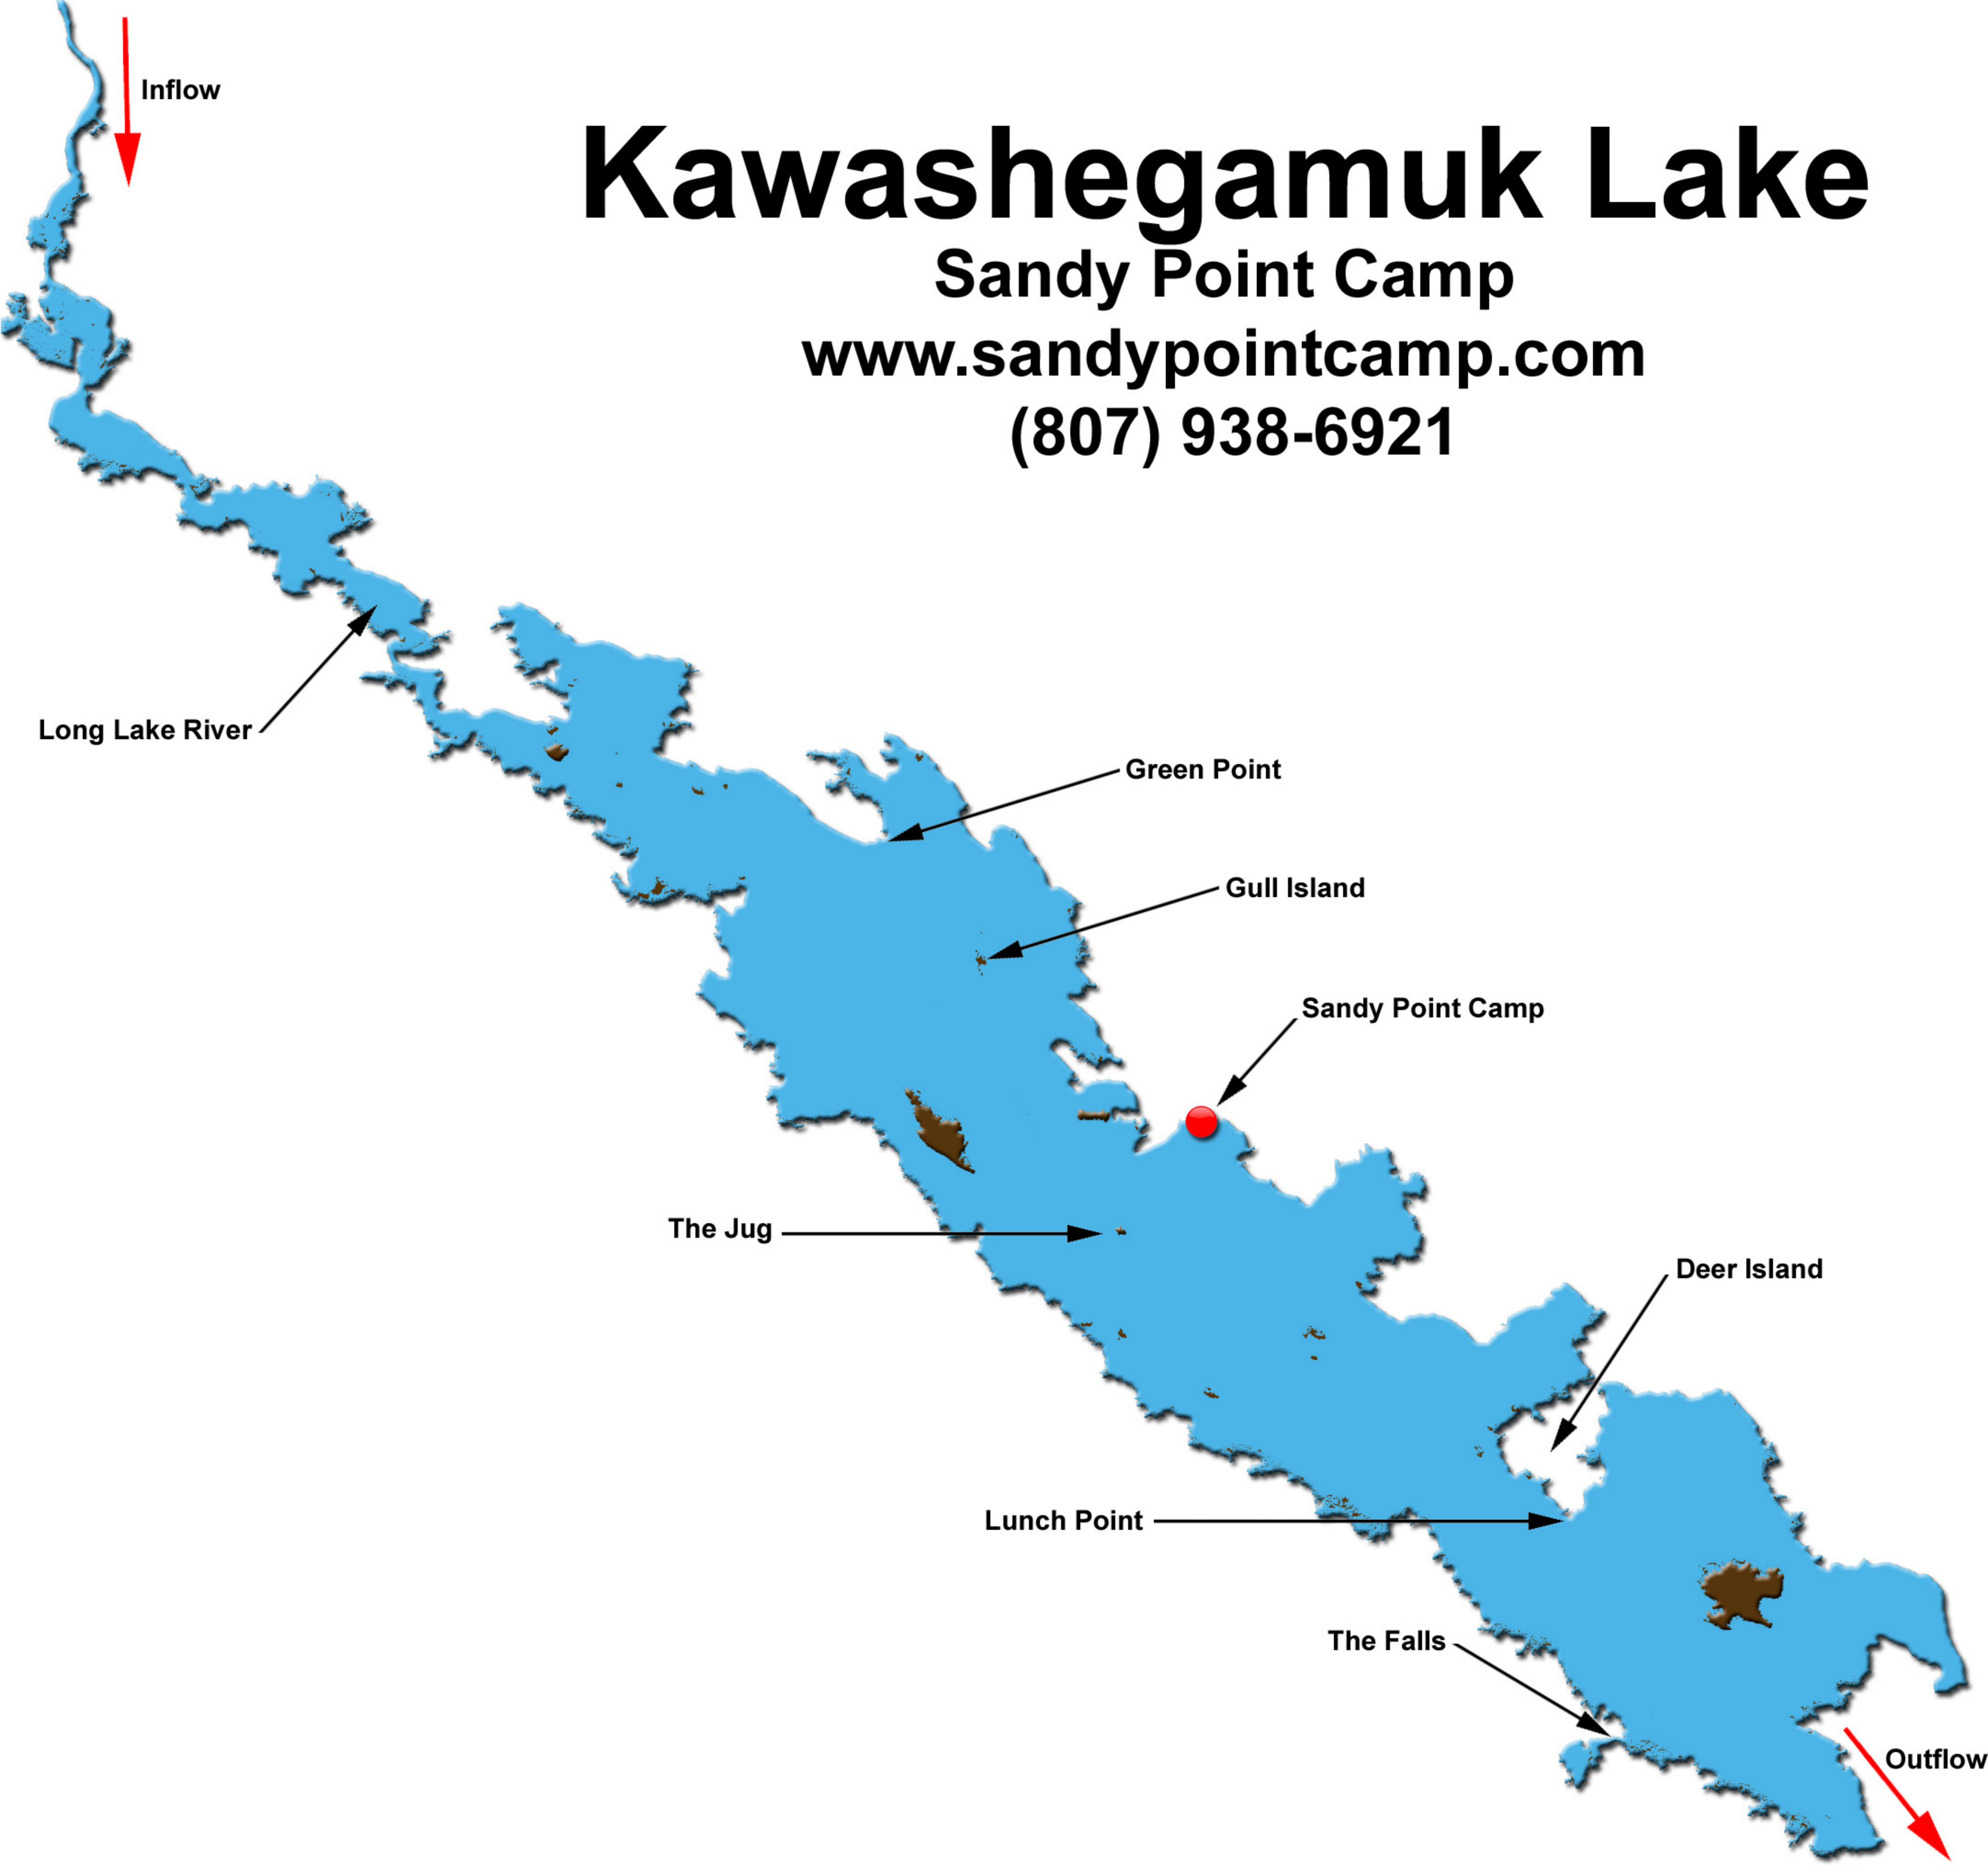

# Kawashegamuk Lake

Sandy Point Camp

[www.sandypointcamp.com](http://www.sandypointcamp.com)

(807) 938-6921

Inflow

Long Lake River

Green Point

Gull Island

Sandy Point Camp

The Jug

Deer Island

Lunch Point

The Falls

Outflow