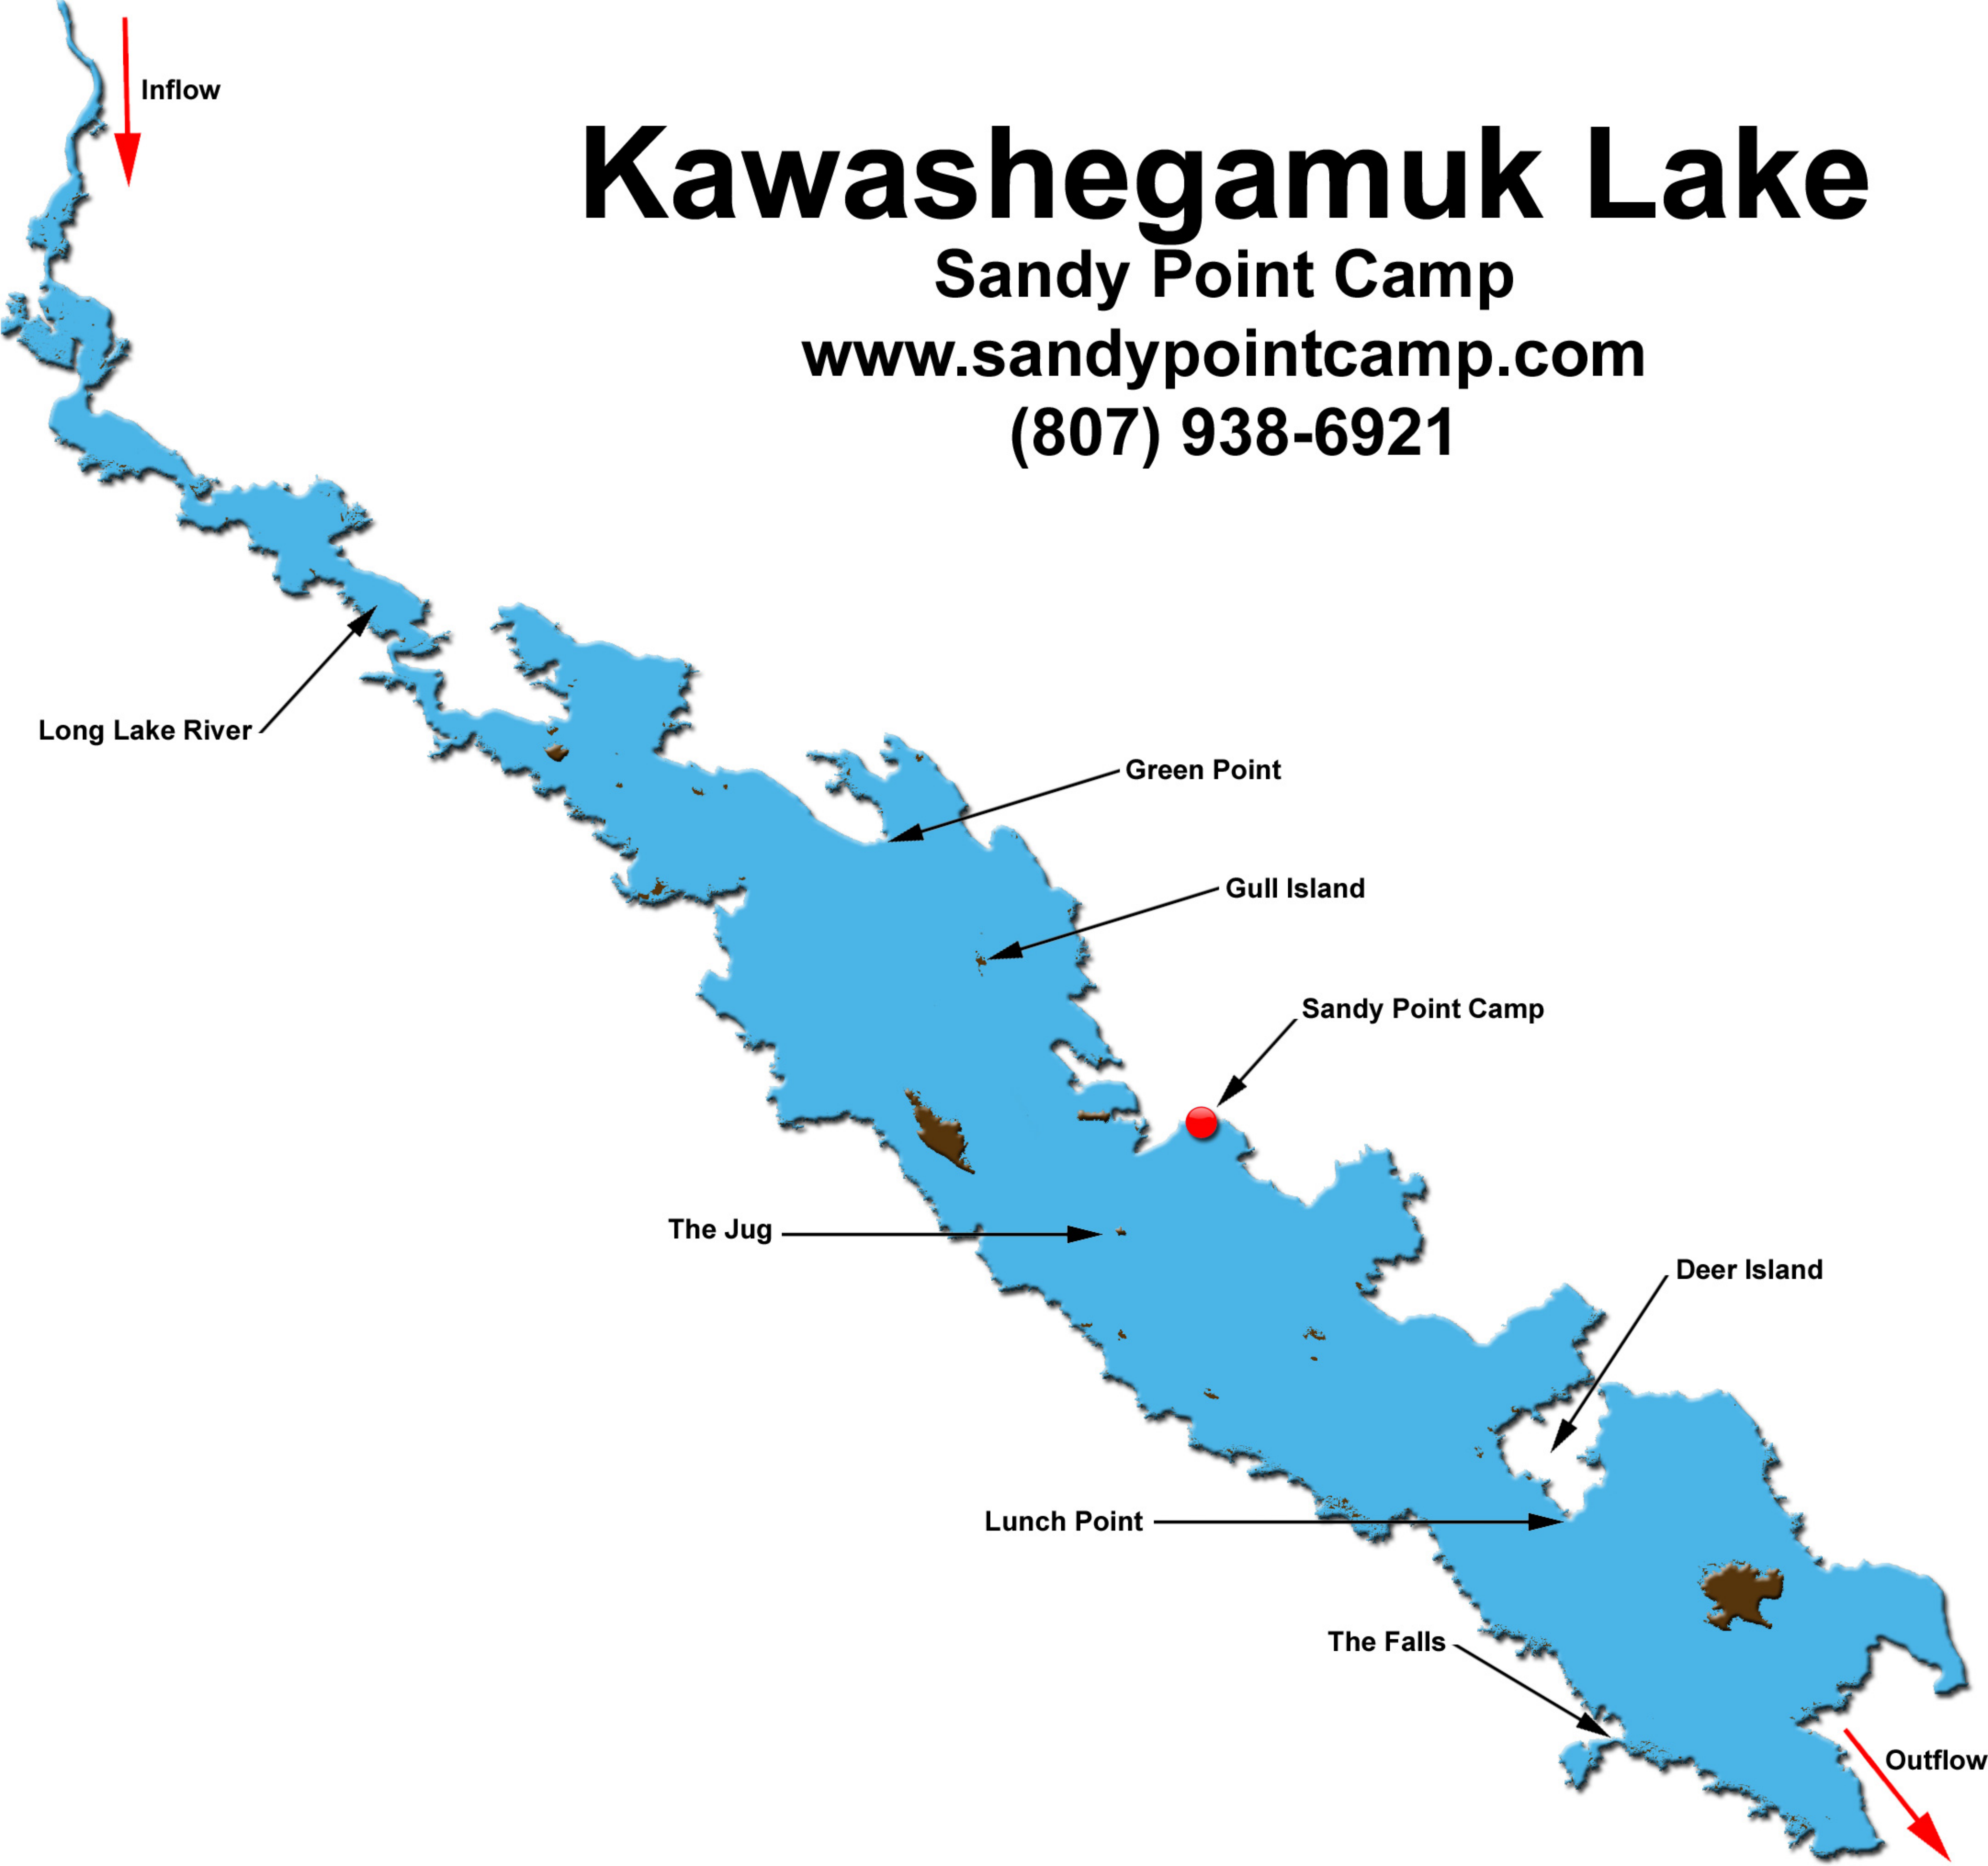

Kawashegamuk Lake

Sandy Point Camp

www.sandypointcamp.com

(807) 938-6921

Inflow

Long Lake River

Green Point

Gull Island

Sandy Point Camp

The Jug

Deer Island

Lunch Point

The Falls

Outflow